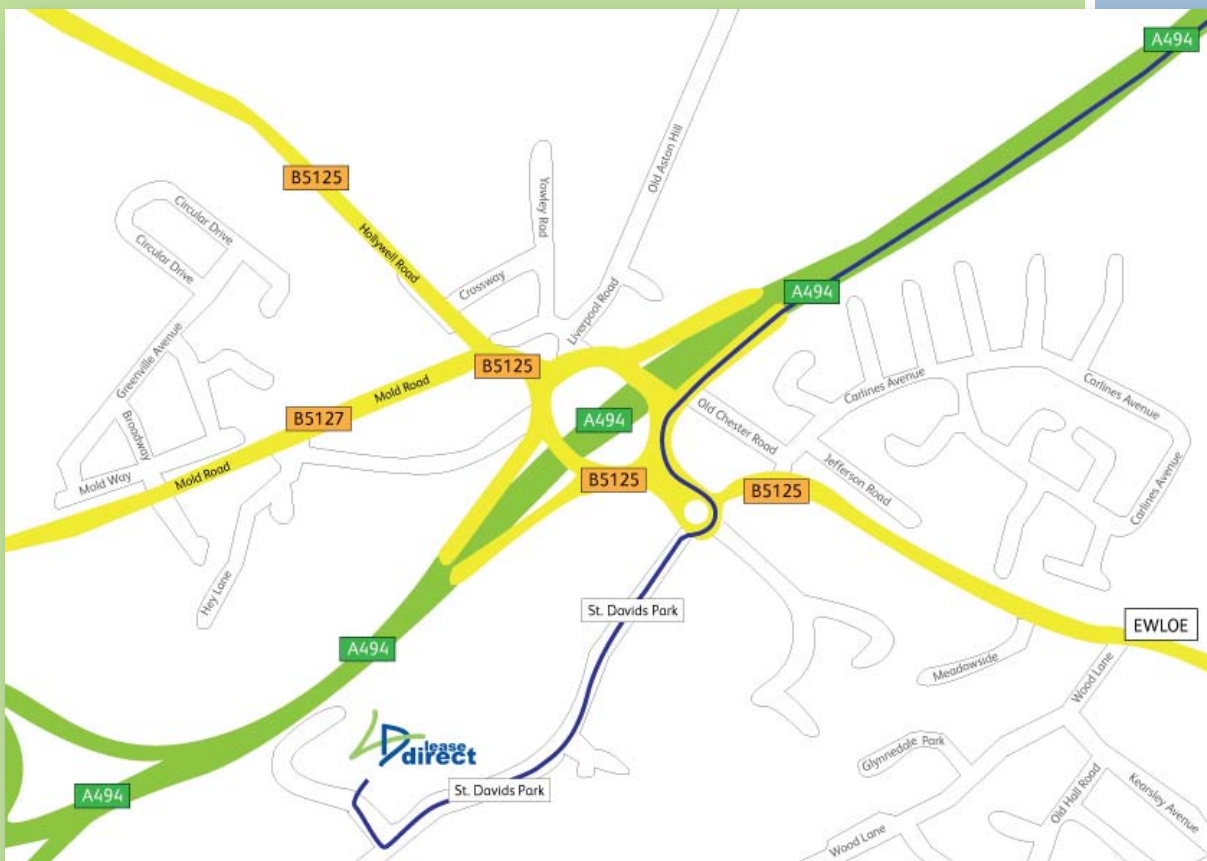

How to find us...

From Manchester

Take the M56 towards Chester and North Wales.
 Continue along the M56 to the end by following signs for North Wales and Queensferry, then onto A494.
 Continue along A494 past Queensferry and turn off for Hawarden and St David's Park.
 Take first exit at roundabout.
 Then immediately right at mini roundabout.
 Follow road past Redrow building on right, and take next right on to Lakeside.
 Dee House is situated on the far right.

From Liverpool

Take the Wallasey tunnel and follow M53 to Chester.
 At Chester, the M53 joins the A55.
 Continue and follow signs for A494 Queensferry.
 Keep in left lane and down towards roundabout. At roundabout take right towards Hawarden.
 Then immediately right at the mini roundabout.
 Follow road past Redrow building on right, and take next right on to Lakeside.
 Dee House is situated on the far right.

From London

Take the M6 North, and then follow M56 to North Wales.
 Take the M56 to the end by following signs for North Wales and Queensferry.
 Continue along A494 past Queensferry and turn off for Hawarden and St David's Park. Take first exit at roundabout.
 Then immediately right at mini roundabout.
 Follow road past Redrow building on right, and take next right on to Lakeside.
 Dee House is situated on the far right.